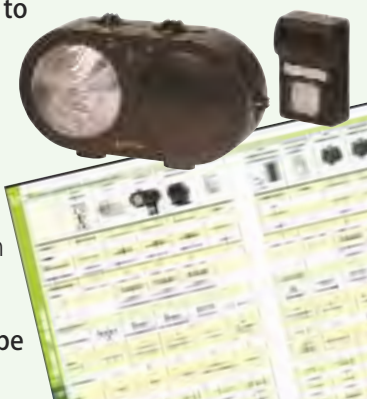

Have you considered a multi-purpose indicator?

Would you like your doorbell to alert you to the telephone as well as a visitor at the door?

We have a range of products listed as Telephone Ring Indicators in section 10, Telecommunications which also come with wireless door bell pushes to give them both telephone & doorbell alert.

Full details of these products and a comparison chart, can be found on pages 199-201.

SPECIAL DISCOUNT for catalogue sections 7-12

Calling all regular & new account customers!

If you are a Social Services or Community Equipment Services please contact Richard to discuss setting up a minimum discount of 10% (off the single price – subject to agreement).

Call 01737 24571 today or email richard@connevans.com

Friedland Evo+					GreenBrook doorchime
150m doorchime – basic	150m doorchime – standard	150m mains plug-in doorchime – standard	150m doorchime – with flash	150m mains plug-in doorchime – with flash	
150m	150m	150m	150m	150m	100m
yes	yes	yes	yes	yes	yes
2	4	4	6	6	3
no	no	no	yes	yes	yes
yes	yes	yes	yes	yes	no
yes	yes	yes	yes	yes	no
72dBA	72dBA	72dBA	72dBA	72dBA	80dBA
no	yes	yes	yes	yes	yes, push button
no	no	no	no	no	no
yes, up to 2	yes, up to 2	yes, up to 2	yes, up to 2	yes, up to 2	yes
yes, unlimited	yes, unlimited	yes, unlimited	yes, unlimited	yes, unlimited	yes
no	no	no	no	no	no
no	no	yes, in mains socket	no	yes, in mains socket	yes
■ 1 x CR2032	■ 1 x CR2032	■ 1 x CR2032	■ 1 x CR2032	■ 1 x CR2032	■ 2 x AA
■ 3 x AA	■ 3 x AA	n/a	■ 3 x AA	n/a	■ 3 x C
no	no	☺ yes	no	☺ yes	no
White	White/Black/Silver	White	White/Black/Silver	White	White
White	White	White	White	White	White
116 x 72 x 58	116 x 72 x 58	112 x 74 x 76	116 x 72 x 58	112 x 74 x 76	110 x 155 x 50
200g	200g	240g	200g	240g	443g
£ 17.73	£ 29.69	£ 33.51	£ 37.07	£ 37.61	£ 21.32
£ 15.96	£ 26.72	£ 30.16	£ 33.36	£ 33.85	£ 19.19
£ 15.51	£ 25.98	£ 29.33	£ 32.44	£ 32.91	£ 18.13
42FD3001	42FD3003 (white) 42FD3004 (black) 42FD3005 (silver)	42FD3006	42FD3007 (white) 42FD3008 (black) 42FD3009 (silver)	42FD3010	42GWF03
☹ VAT 3	☹ VAT 3	☹ VAT 3	☹ VAT 3	☹ VAT 3	☹ VAT

reduce the transmission range.