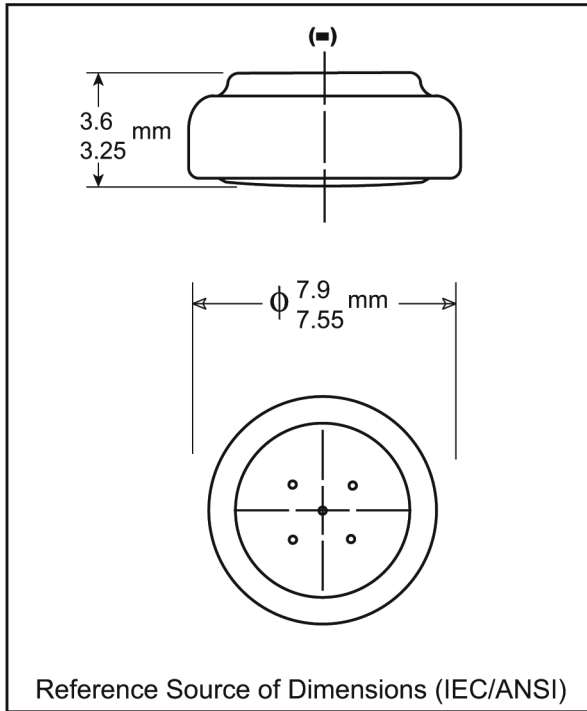

**This product may be purchased from Connevens Limited secure online store
at www.DeafEquipment.co.uk**

DeafEquipment.co.uk

Solutions to improve the quality of life

Nominal Voltage:	1.4 V
Rated Capacity:	150 mAh at 1500 ohm to 1.1 V at 21°C (70°F)
Nominal Internal Impedance:	7.5 ohm @ 1kHz
Average Weight:	0.5 gm
Volume:	0.18 cm ³
Terminals:	Flat
Operating Temperature Range:	0°C to 50°C (32°F to 122°F)
ANSI:	7002 ZD
IEC:	PR41

Typical Discharge Characteristics at 21°C (70°F)

DURACELL®
BATTERIES

Berkshire Corporate Park
Bethel, CT 06801 U.S.A.

Internet: www.duracell.com
Telephone: Toll-free 1-800-544-5454

* Delivered capacity is dependent on the applied load, operating temperature and cut-off voltage. Please refer to the charts and discharge data shown for examples of the energy / service life that the battery will provide for various load conditions.