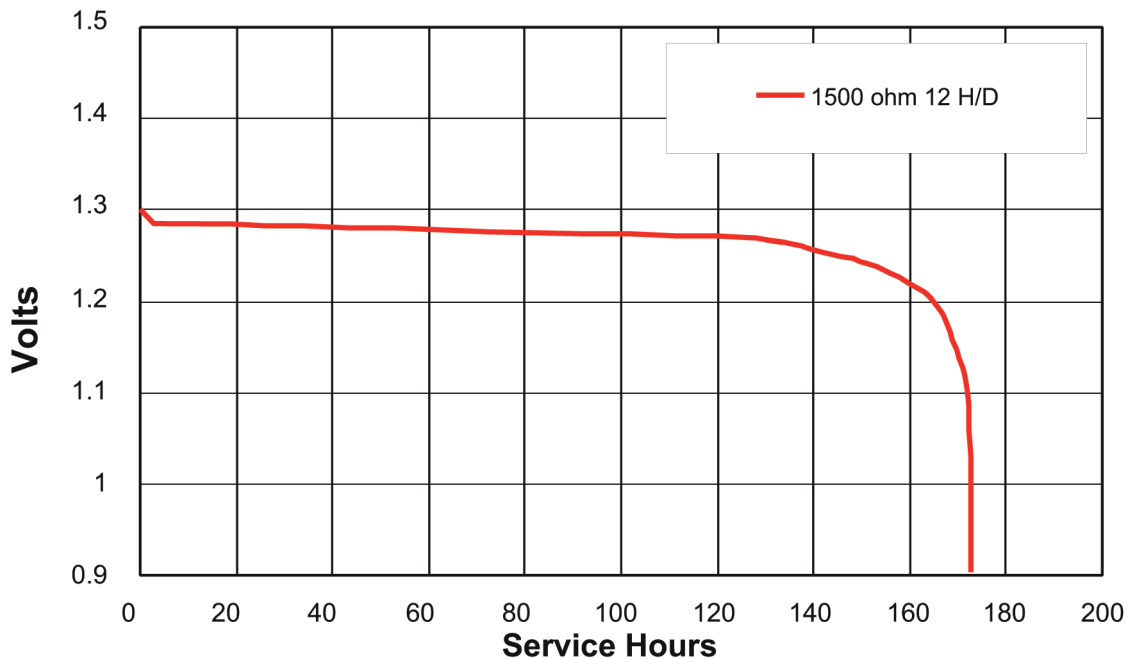

**This product may be purchased from Connevens Limited secure online store
at www.DeafEquipment.co.uk**

DeafEquipment.co.uk

Solutions to improve the quality of life

Nominal Voltage:	1.4 V
Rated Capacity:	150 mAh at 1500 ohm to 1.1 V at 21°C (70°F)
Nominal Internal Impedance:	7.5 ohm @ 1kHz
Average Weight:	0.5 gm
Volume:	0.18 cm ³
Terminals:	Flat
Operating Temperature Range:	0°C to 50°C (32°F to 122°F)
ANSI:	7002 ZD
IEC:	PR41

Typical Discharge Characteristics at 21°C (70°F)

DURACELL®
BATTERIES

Berkshire Corporate Park
Bethel, CT 06801 U.S.A.

Internet: www.duracell.com
Telephone: Toll-free 1-800-544-5454

* Delivered capacity is dependent on the applied load, operating temperature and cut-off voltage. Please refer to the charts and discharge data shown for examples of the energy / service life that the battery will provide for various load conditions.