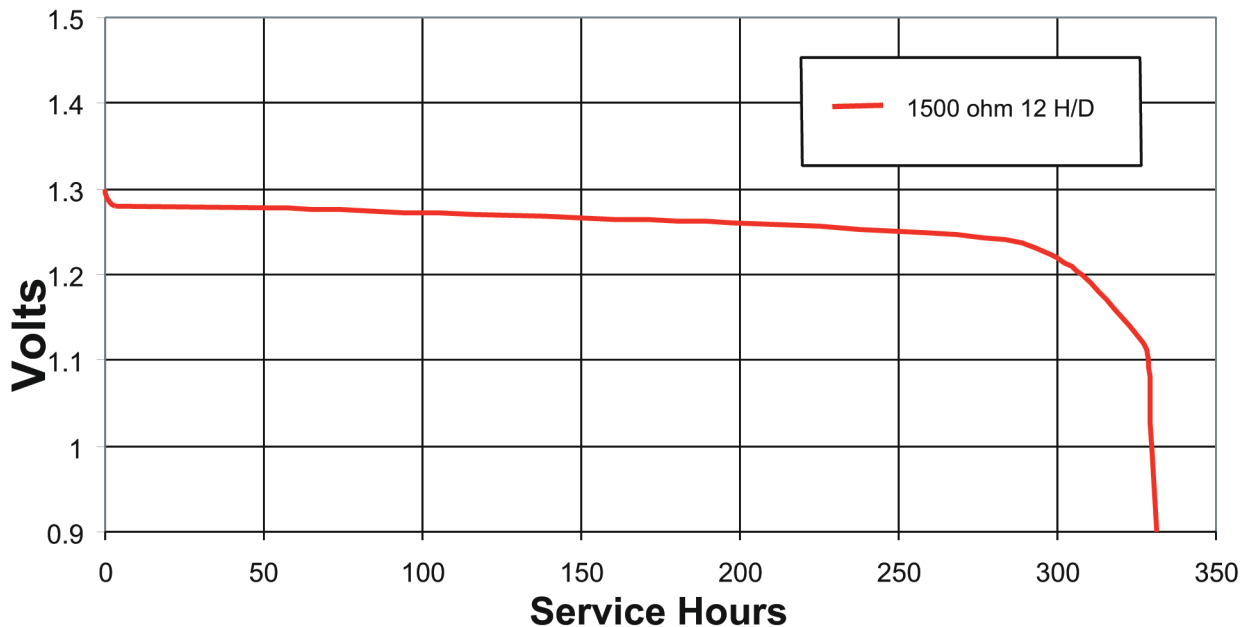

Typical Discharge Characteristics at 21°C (70°F)

DURACELL®
BATTERIES

Berkshire Corporate Park
Bethel, CT 06801 U.S.A.

Internet: www.duracell.com
Telephone: Toll-free 1-800-544-5454

* Delivered capacity is dependent on the applied load, operating temperature and cut-off voltage. Please refer to the charts and discharge data shown for examples of the energy / service life that the battery will provide for various load conditions.