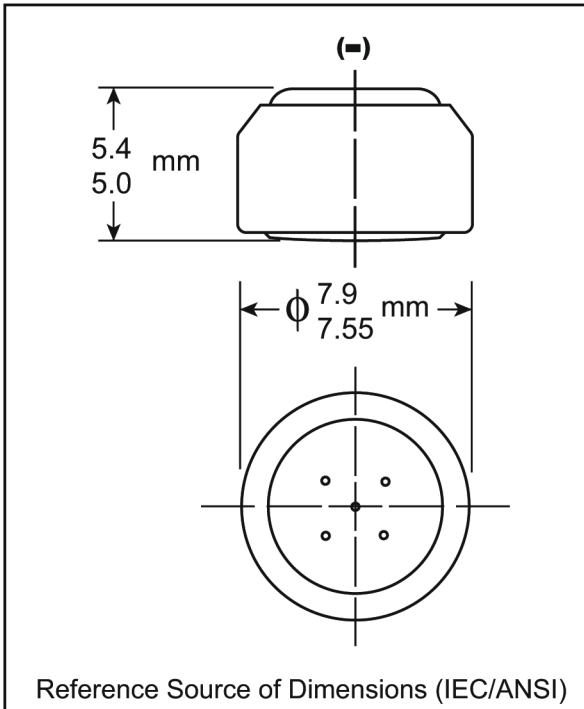

<b>Nominal Voltage:</b>	1.4 V
<b>Rated Capacity:</b>	290 mAh at 1500 ohm to 1.1 V at 21°C (70°F)
<b>Nominal Internal Impedance:</b>	7.5 ohm @ 1kHz
<b>Average Weight:</b>	0.8 gm
<b>Volume:</b>	0.26 cm <sup>3</sup>
<b>Terminals:</b>	Flat
<b>Operating Temperature Range:</b>	0°C to 50°C (32°F to 122°F)
<b>ANSI:</b>	7000 ZD
<b>IEC:</b>	PR48