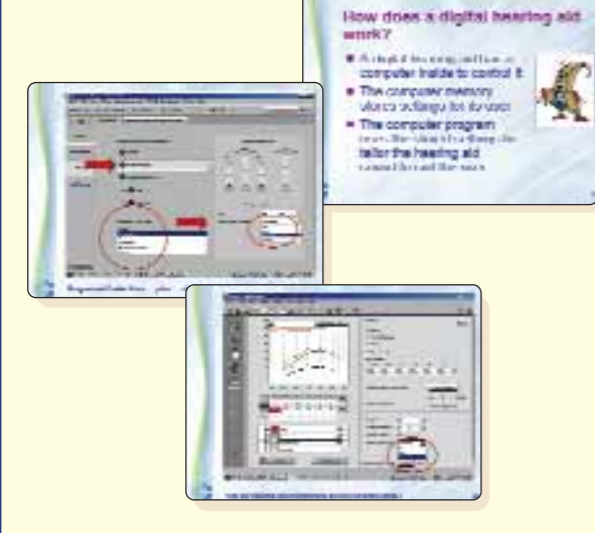

Connevens Pt.No. DOFM7
Price each: £ 17.55

Digital Hearing Aids for Beginners – a powerpoint presentation on Connevens CD, free if requested with order.

OTICON Spirit 3, Spirit 3 Direct, Spirit 3 VC & Spirit 3 Power, Syncro, Safran, Tego Pro & Tego