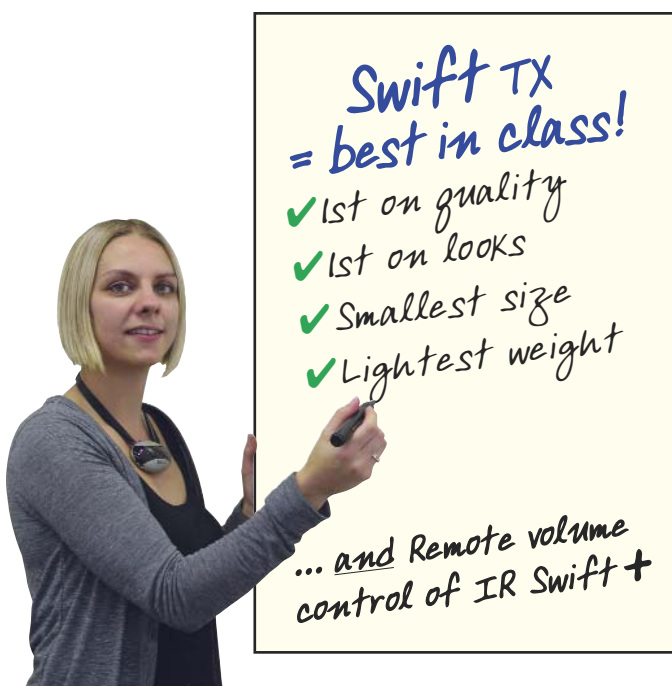

The all new Swift TX transmitter looks appealing and is as light and comfortable to wear as a necklace.

Stylish looks with technical excellence!

- Simple, attractive design
- Light, comfortable and easy to wear
at just 79g including battery
- Digital audio transmission
- Vocal clarity enhancer
- Very wide audio frequency response of 120Hz to 10kHz
- Superb natural sound quality with dual directional microphones

Shown lifesize

Unrivalled technical quality

The fantastic audio bandwidth, specially designed feedback reduction circuit and vocal clarity enhancer all combine to make the Swift TX 'top of the class' for technological performance. The specially optimised dual directional microphone array gives optimum voice pickup and helps reduce unwanted noise (see rear for more details) and we have also built in a male voice 'boom' reduction – all to ensure a consistent level of sound.