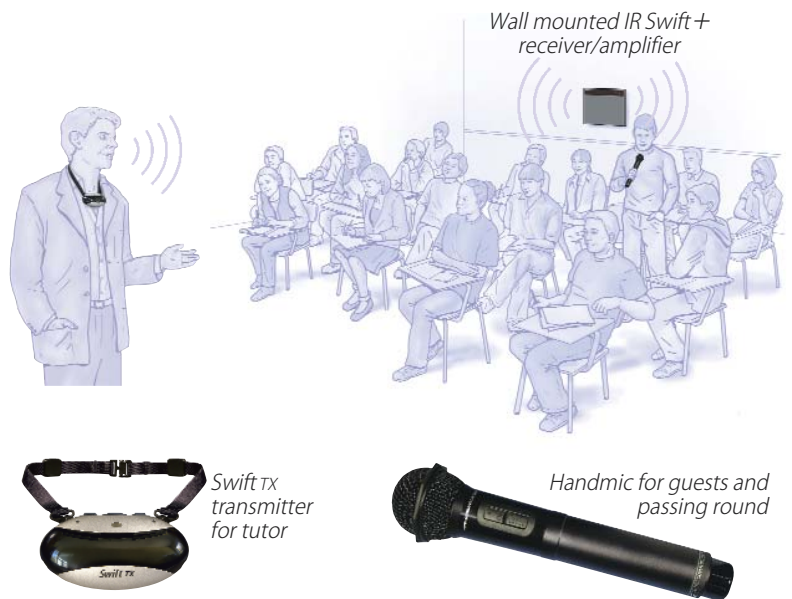

Swift TX transmitter for tutor

Handmic for guests and passing round