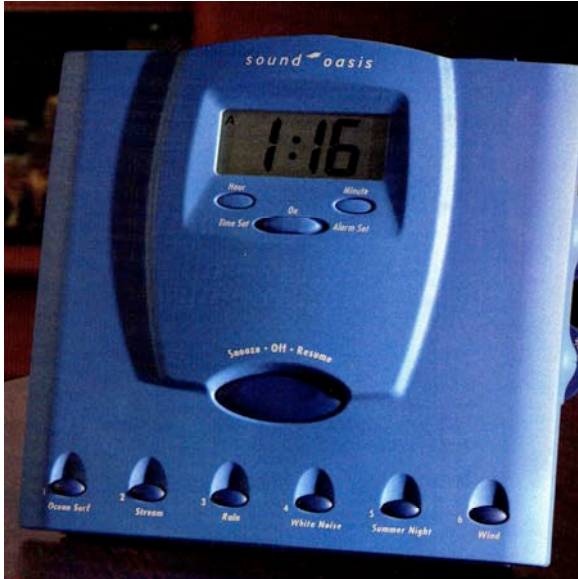

## Sound Oasis™ Sound Conditioner (S-560-02)

Sound Oasis is a unique sound relaxation product that allows you to create your very own sound environment. By bathing your room with the world's most authentic sounds of nature, Sound Oasis blocks out irritating noises and creates a peaceful atmosphere so you fall asleep easier, get higher quality sleep, enhance concentration and feel more alert throughout the day! Sound Oasis is also a proven tool for coping with the effects of tinnitus.

Sound Oasis represents the next generation in sound conditioners by incorporating the world's first "sound card" technology which enables users to add new sounds to their Sound Oasis unit by simply inserting a memory card containing 6 different sounds. A jumbo digital alarm clock makes telling time easy and allows users to wake to a buzzer or nature sound alarm. Incorporating a multiposition timer (with 4 selections: continuous, 30, 60, and 90 minutes), a unique "gradual off" volume reduction feature for a peaceful decrease in sound volume, a rotary on/off volume control, headphone jack and an off/resume button that stops the unit or repeats your last played sequence at the touch of a button, Sound Oasis is a perfect bedside companion.

Sound Oasis also features an omnidirectional reflective speaker that projects the sound from the back of the unit for rich, deep sound. The unit's unique design allows the unit to be mounted to a wall, used flat on its back, or in an upright position for minimal use of tablespace. Sound Oasis can be powered by 4 "AA" batteries (not included) for traveling, or by an AC adapter (included) for convenient use at home or the office.