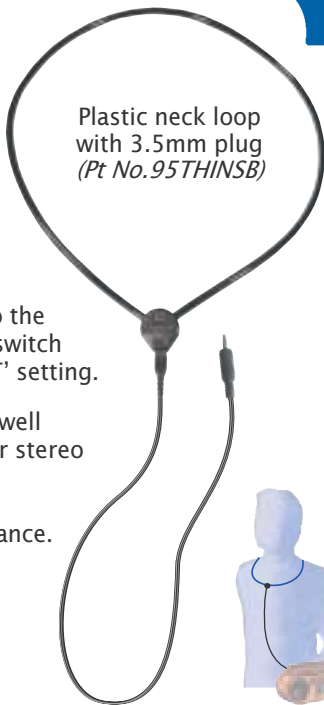

Personal inductive neck loop

Inductive plastic neck loop with 3.5mm jack plug

The inductive neck loop can be used with any equipment with a suitable headphone socket eg. personal radios, minidisks, CD players, cassettes, talking book machines etc.

Simply plug directly into the headphone socket and switch the hearing aid to the 'T' setting.

The loop works equally well when used with mono or stereo equipment and can be worn under clothes without loss of performance.

With 3.5mm stereo plug & 6.3mm stereo adaptor.

*Can also be used with 3 metre stereo extension lead
(Pt No. ★A121A★)*

Plastic neck loop with 3.5mm plug
(Pt No. 95THINSB)

CONNEVANS LIMITED

54 Albert Road North, Reigate, Surrey RH2 9YR