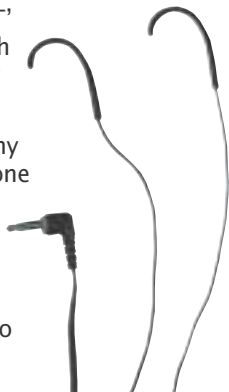

Music-Link stereo inductive silhouette earhooks

Inductive silhouette earhooks with 3.5mm stereo jack plug for use with post aural hearing aids.

The earhook provides an inductive output for use with a hearing aid 'T' input; because there is one for each ear a stereo signal can be heard by the hearing aid user.

The Music-Link can be used with any equipment with a suitable headphone socket eg. personal radios, minidisks, CD players, cassettes, talking book machines etc.

Place the earhooks over the ear between the aid and head, plug into the headphone socket and switch your hearing aid to the 'T' setting.

The silhouette earhooks are position sensitive - you need to experiment by moving them to get the best signal.

Music-Link stereo inductive silhouette earhooks
(Pt No. 95MUSICL)

*Can also be used with 3 metre stereo extension lead
(Pt No. ★A121A★)*