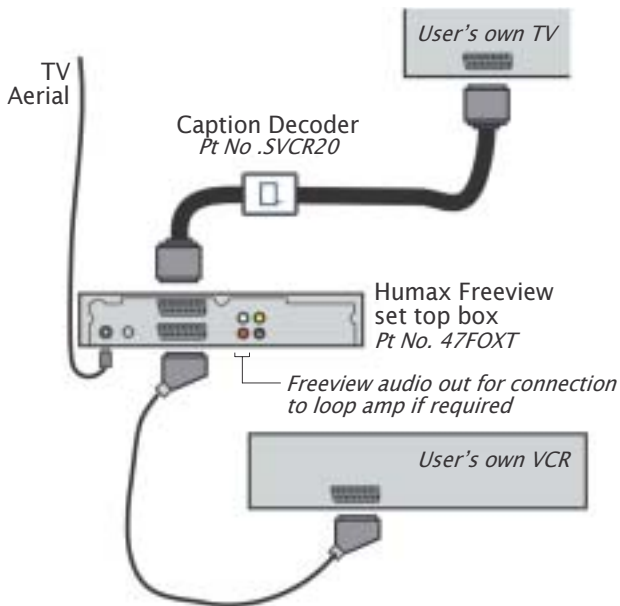

Bundled kit: Humax digital set-top box & Sarabec VHS closed caption decoder

Connection for Humax F2 FOXT Freeview set top box and Sarabec SVCR20 closed caption decoder to user's own TV and video.

Please refer to individual manufacturer's instructions for full operating details.

Note: The Sarabec closed caption decoder (.SVCR20) needs to be plugged in and switched on at the mains, even if not being used as caption decoder.

CONNEVANS LIMITED

54 Albert Road North, Reigate, Surrey RH2 9YR